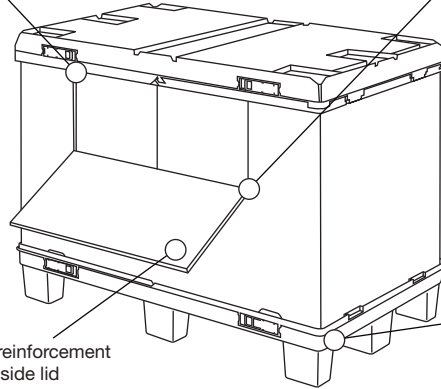

lid location points for interlocking safe pallet stacking

locking latch attaches sleeve to both base and lid

load bearing reinforcement features on inside lid

choice of pallet base

Boxerpac is a versatile system providing outstanding volume for bulk storage and distribution.

○ BP120898 / BP120896

The standard Boxerpac comes with nine pallet feet, which locate into the lid feature when stacked. BP121898 version with solid plastic sleeve. BP120896 version with solid cardboard sleeve.

Stacked
1810mm

Folded
72%

Technical specification

Ext. Top Dim.	1200 x 800 x 910mm
Folded	1200 x 800 x 272mm
Int. Dim.	1140 x 740 x 710mm
Unit Load	500kg/unit
Capacity	600 litres
Weight	28kg
Material	Polypropylene
Colour	Grey