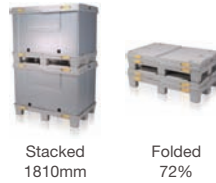

lid location points for interlocking safe pallet stacking

locking latch attaches sleeve to both base and lid

load bearing reinforcement features on inside lid

choice of pallet base

Boxerpac is a versatile system providing outstanding volume for bulk storage and distribution.

○ BP120898 / BP120896

The standard Boxerpac comes with nine pallet feet, which locate into the lid feature when stacked. BP121898 version with solid plastic sleeve. BP120896 version with solid cardboard sleeve.

Stacked
2240mm

Folded
72%

Technical specification

Ext. Top Dim.	1200 x 1000 x 1120mm
Folded	1200 x 1000 x 292mm
Int. Dim.	1150 x 945 x 905mm
Unit Load	500kg/unit
Capacity	984 litres
Weight	33kg
Material	Polypropylene
Colour	Black