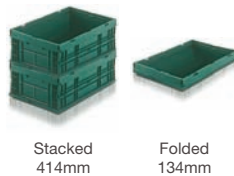

Stacked
413mm

Technical specification

Ext. Dim. 594 x 496 x 214mm
Int. Dim. 550 x 462 x 200mm
Capacity 51 litres
Weight 2.75kg
Material HDPE
Colour Grey

○ RB653204

In the configuration Galia.

Stacked
613mm

Technical specification

Ext. Dim. 594 x 496 x 314mm
Int. Dim. 550 x 462 x 300mm
Capacity 76 litres
Weight 3.18kg
Material HDPE
Colour Grey

○ RB641104

In the configuration Galia.

Dolly
91005 /
DOJ90501

Lid
06400 /
LI064004

Stacked
213mm

Technical specification

Ext. Dim. 594 x 396 x 114mm
Int. Dim. 550 x 362 x 100mm
Capacity 18 litres
Weight 1.75kg
Material HDPE
Colour Grey

○ RB641504

In the configuration Galia.

Technical specification

Ext. Dim.	594 x 396 x 164mm
Int. Dim.	550 x 362 x 140mm
Capacity	27.5 litres
Weight	2kg
Material	HDPE
Colour	Grey

○ P6423 / FC642304

Folding Galia type container.

Technical specification

Ext. Dim.	600 x 400 x 214mm
Int. Dim.	560 x 362 x 194mm
Capacity	39 litres
Weight	2.38kg
Material	HDPE
Colour	Green