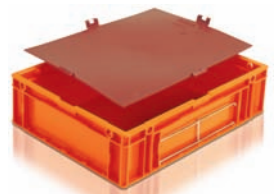

Ext. Dim.	300 x 200 x 114mm
Int. Dim.	263 x 163 x 94mm
Capacity	4 litres
Weight	0.57kg
Material	HDPE
Colour	Beige

○ 04312 / GA431204

Modular range of containers approved for the automotive industry.

Dolly
91005 /
DOJ90501

Lid
04300 /
LI043004

Stacked
213mm

Technical specification

Ext. Dim.	400 x 200 x 114mm
Int. Dim.	362 x 263 x 94mm
Capacity	9 litres
Weight	0.93kg
Material	HDPE
Colour	Orange

○ 04322 / GA432204

Modular range of containers approved for the automotive industry.

Dolly
91005 /
DOJ90501

Lid
04300 /
LI043004

Stacked
413mm

Technical specification

Ext. Dim.	400 x 300 x 214mm
Int. Dim.	362 x 263 x 194mm
Capacity	18 litres
Weight	1.44kg
Material	HDPE
Colour	Ivory

○ 06422 / GA642204

Modular range of containers approved for the automotive industry.

Dolly
91005 /
DOJ90501

Lid
06400 /
LI064004

Stacked
413mm

Technical specification

Ext. Dim.	600 x 400 x 214mm
Int. Dim.	560 x 362 x 194mm
Capacity	39 litres
Weight	2.38kg
Material	HDPE
Colour	Green