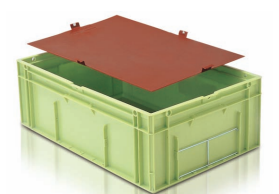

Dolly
91005 /
DOJ90501

Lid
04300 /
LI043004

Stacked
413mm

Technical specification

Ext. Dim.	400 x 300 x 214mm
Int. Dim.	362 x 263 x 194mm
Capacity	18 litres
Weight	1.44kg
Material	HDPE
Colour	Ivory

○ 06422 / GA642204

Modular range of containers approved for the automotive industry.

Dolly
91005 /
DOJ90501

Lid
06400 /
LI064004

Stacked
413mm

Technical specification

Ext. Dim.	600 x 400 x 214mm
Int. Dim.	560 x 362 x 194mm
Capacity	39 litres
Weight	2.38kg
Material	HDPE
Colour	Green

○ 06432 / GA643204

Modular range of containers approved for the automotive industry.

Dolly
91005 /
DOJ90501

Lid
06400 /
LI064004

Stacked
613mm

Technical specification

Ext. Dim. 600 x 400 x 314mm
Int. Dim. 560 x 362 x 294mm
Capacity 59 litres
Weight 2.96kg
Material HDPE
Colour Yellow

○ 01315 / GA131504

Extended Galia box for larger products.

Divider
00431 /
GA131578

Stacked
285mm

Technical specification

Ext. Dim. 1196 x 238 x 150mm
Int. Dim. 1147 x 275 x 132mm
Capacity 42 litres
Weight 3.7kg
Material HDPE
Colour Deep yellow