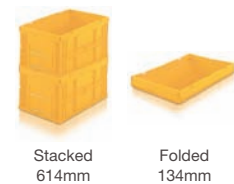

Technical specification

Ext. Dim. 594 x 496 x 314mm
Int. Dim. 550 x 462 x 300mm
Capacity 76 litres
Weight 3.18kg
Material HDPE
Colour Grey

○ RB641104

In the configuration Galia.

Dolly
91005 /
DOJ90501

Lid
06400 /
LI064004

Stacked
213mm

Technical specification

Ext. Dim. 594 x 396 x 114mm
Int. Dim. 550 x 362 x 100mm
Capacity 18 litres
Weight 1.75kg
Material HDPE
Colour Grey

○ RB641504

In the configuration Galia.

Technical specification

Ext. Dim.	594 x 396 x 164mm
Int. Dim.	550 x 362 x 140mm
Capacity	27.5 litres
Weight	2kg
Material	HDPE
Colour	Grey

○ P6423 / FC642304

Folding Galia type container.

Technical specification

Ext. Dim.	600 x 400 x 214mm
Int. Dim.	560 x 362 x 194mm
Capacity	39 litres
Weight	2.38kg
Material	HDPE
Colour	Green

○ P6433 / FC643304

Folding Galia type container.

Technical specification

Ext. Dim.	600 x 400 x 314mm
Int. Dim.	560 x 362 x 294mm
Capacity	59 litres
Weight	2.96kg
Material	HDPE
Colour	Orange