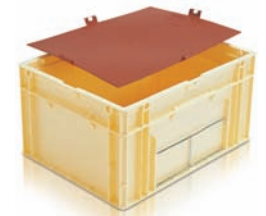

Lid
04300 /
LI043004

Stacked
213mm

Technical specification

Ext. Dim.	400 x 200 x 114mm
Int. Dim.	362 x 263 x 94mm
Capacity	9 litres
Weight	0.93kg
Material	HDPE
Colour	Orange

○ 04322 / GA432204

Modular range of containers approved for the automotive industry.

Dolly
91005 /
DOJ90501

Lid
04300 /
LI043004

Stacked
413mm

Technical specification

Ext. Dim.	400 x 300 x 214mm
Int. Dim.	362 x 263 x 194mm
Capacity	18 litres
Weight	1.44kg
Material	HDPE
Colour	Ivory

○ 06422 / GA642204

Modular range of containers approved for the automotive industry.

Dolly
91005 /
DOJ90501

Lid
06400 /
LI064004

Stacked
413mm

Technical specification

Ext. Dim.	600 x 400 x 214mm
Int. Dim.	560 x 362 x 194mm
Capacity	39 litres
Weight	2.38kg
Material	HDPE
Colour	Green

○ 01315 / GA131504

Extended Galia box for larger products.

Divider
00431 /
GA131578

Stacked
285mm

Technical specification

Ext. Dim. 1196 x 238 x 150mm
Int. Dim. 1147 x 275 x 132mm
Capacity 42 litres
Weight 3.7kg
Material HDPE
Colour Deep yellow