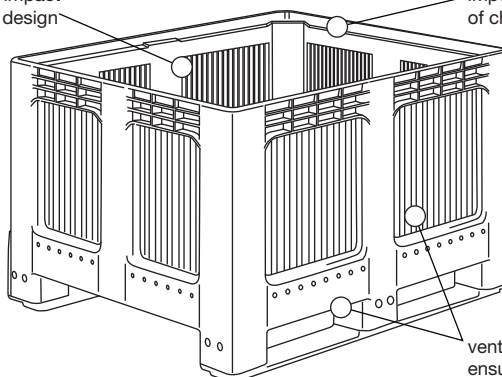

Hygienic impact resistant design