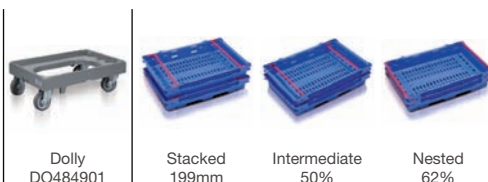

○ SN431802

Small size stack and nest container. Part of the Maxinest range, with a swing bar action which will give two internal working heights.

suitable for:

- produce distribution and display

Technical specification

Ext.Top Dim.	400 x 300 x 180mm
Int.Base Dim.	364 x 264 x 144mm
Load	81kg on base tray
Capacity	15 litres
Weight	1kg
Material	Polypropylene
Colour	Blue

○ DH641002

Part of the Maxinest range, with a swing bar action which will give two internal working heights.

suitable for:

- prepacked meats
- prepacked fish
- variety of salad products

Technical specification

Ext.Top Dim.	600 x 400 x 106mm
Int.Base Dim.	552 x 352 x 50mm
Load	162kg on base tray
Capacity	16 and 10 litres
Weight	1.2kg
Material	Polypropylene
Colour	Blue

○ DH641602

Part of the Maxinest range, with a swing bar action which will give two internal working heights.

suitable for:

- variety of salad products
- fresh vegetables

Technical specification

Ext.Top Dim.	600 x 400 x 167mm
Int.Base Dim.	548 x 352 x 110mm
Load	162kg on base tray
Capacity	28 and 21 litres
Weight	1.5kg
Material	Polypropylene
Colour	Blue