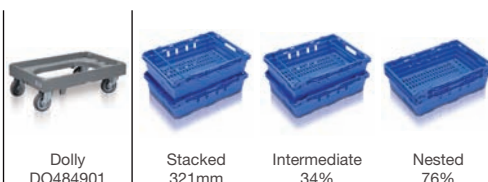

suitable for:

- prepacked meats
- prepacked fish
- variety of salad products

Technical specification

Ext.Top Dim.	600 x 400 x 106mm
Int.Base Dim.	552 x 352 x 50mm
Load	162kg on base tray
Capacity	16 and 10 litres
Weight	1.2kg
Material	Polypropylene
Colour	Blue

○ DH641602

Part of the Maxinest range, with a swing bar action which will give two internal working heights.

suitable for:

- variety of salad products
- fresh vegetables

Technical specification

Ext.Top Dim.	600 x 400 x 167mm
Int.Base Dim.	548 x 352 x 110mm
Load	162kg on base tray
Capacity	28 and 21 litres
Weight	1.5kg
Material	Polypropylene
Colour	Blue

○ SN641902

Part of the Maxinest range, with a swing bar action for stacking and nesting.

suitable for:

- prepacked meats
- prepacked fish
- variety of salad products

Dolly
DO484901

Double Dolly
DO795904

Stacked
385mm